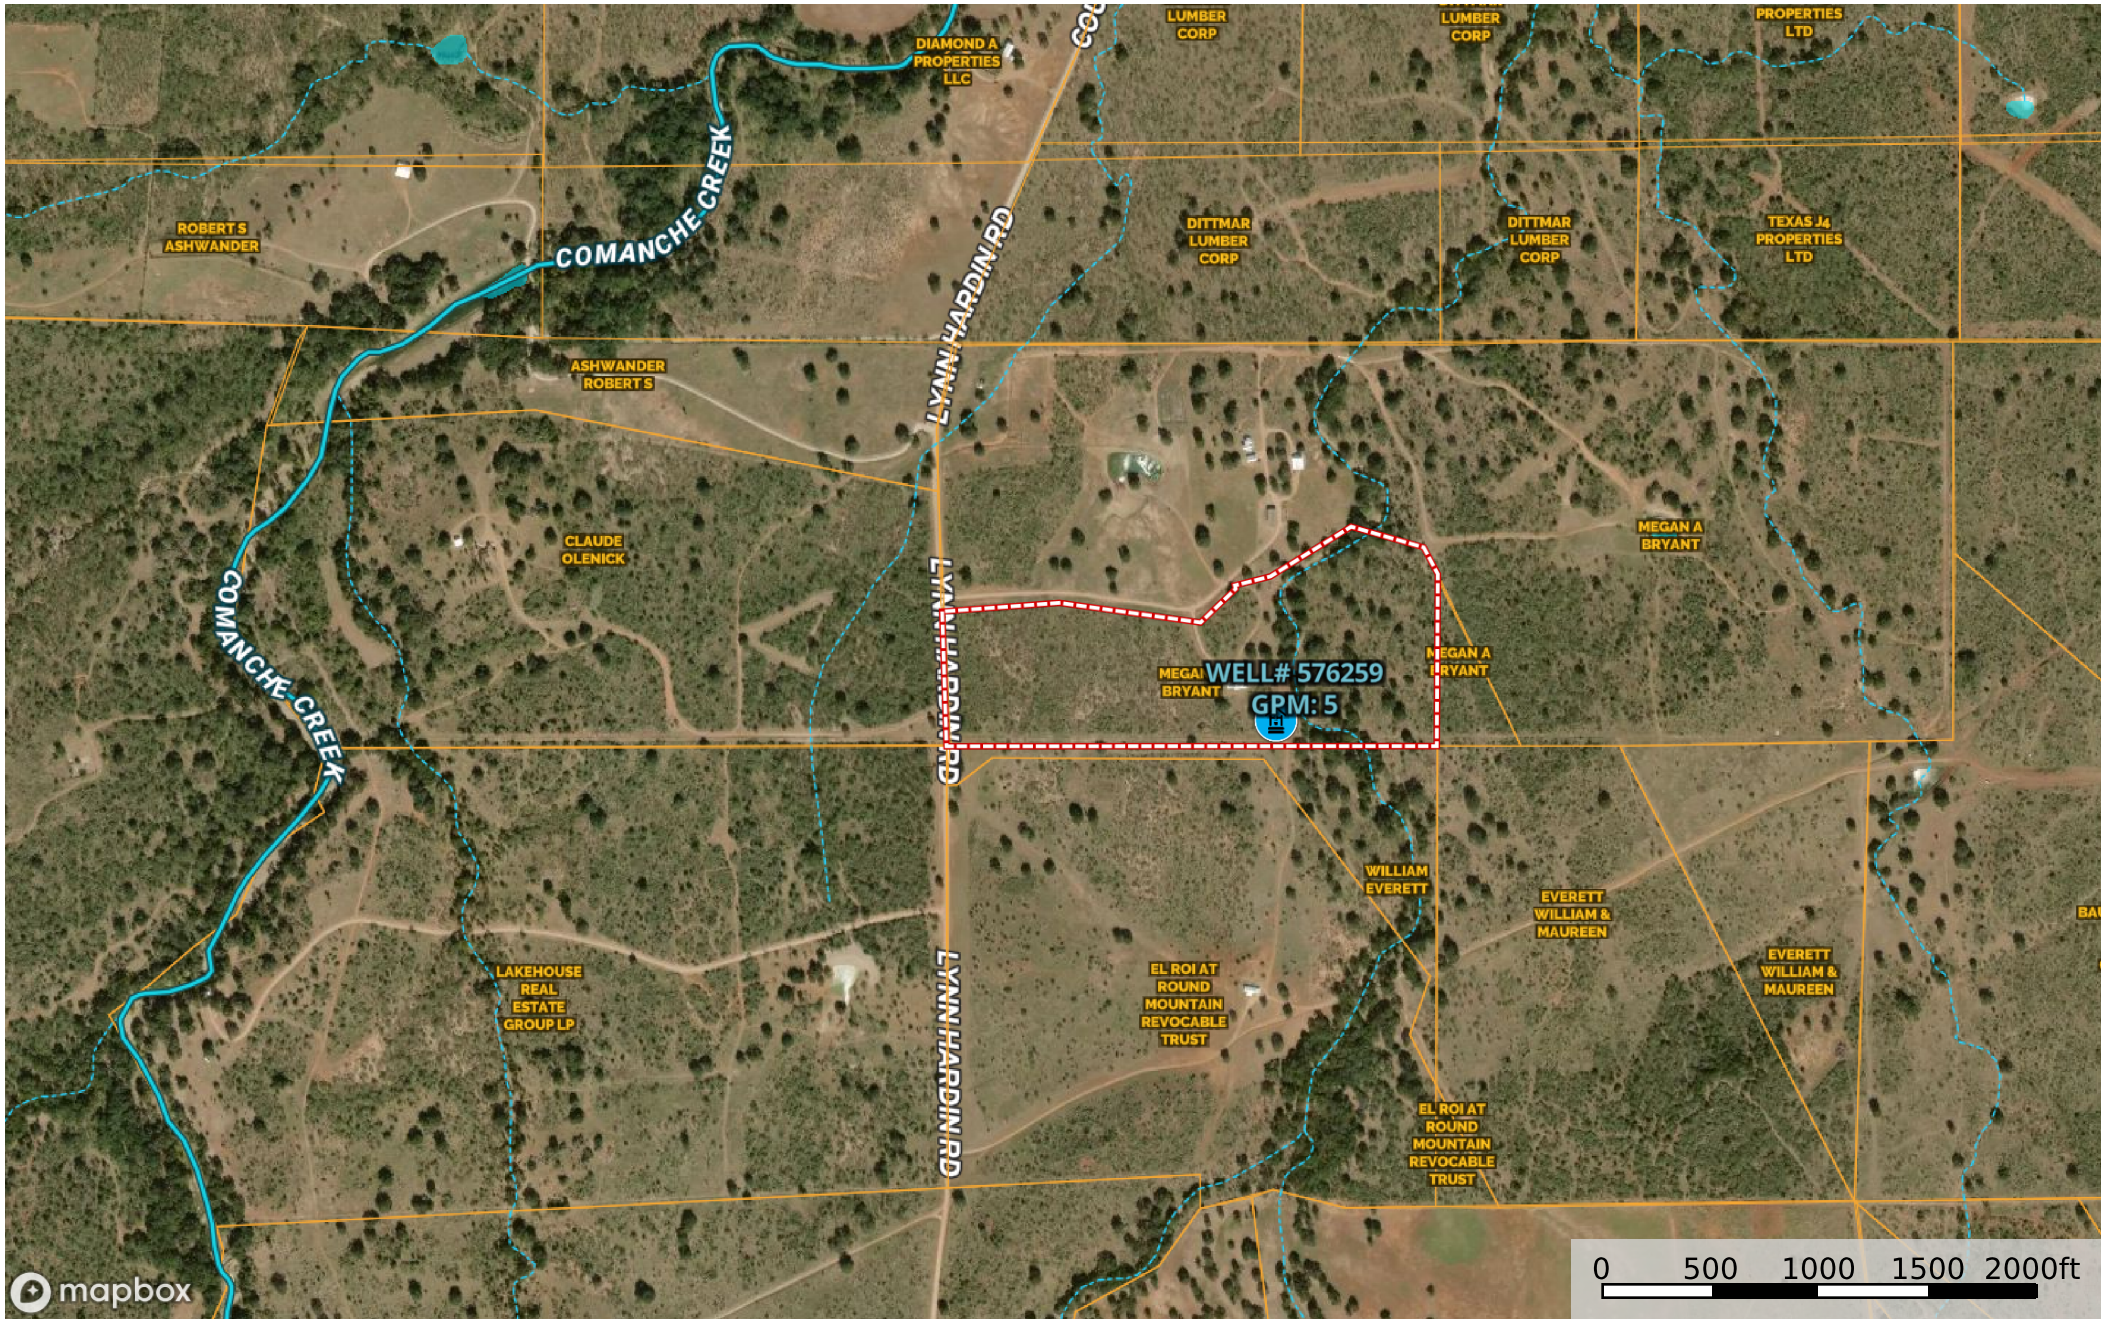

Bobcat Ridge Ranch - 1310 Lynn Hardin Road | Parcel

Blanco County, Texas, 40 AC +/-

mapbox

- Well
- Boundary
- Stream, Intermittent
- River/Creek
- Water Body

The information contained herein was obtained from sources deemed to be reliable. No warranties or guarantees as to the completeness or accuracy thereof.